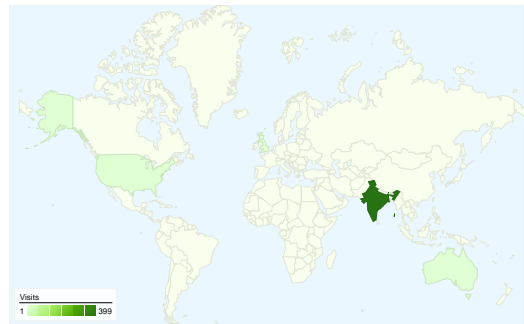

Visitors
284

Map Overlay

Traffic Sources Overview

- **Search Engines**
301.00 (66.89%)
- **Direct Traffic**
129.00 (28.67%)
- **Referring Sites**
20.00 (4.44%)

Content Overview

Pages	Pageviews	% Pageviews
/	639	76.80%
/index.html	143	17.19%
/soururjakendra/	38	4.57%
/soururjakendra/index.html	11	1.32%
/search?q=cache:U6gO3wg_Tn	1	0.12%

284 people visited this site

450 Visits

284 Absolute Unique Visitors

832 Pageviews

1.85 Average Pageviews

00:03:04 Time on Site

61.11% Bounce Rate

63.11% New Visits

All traffic sources sent a total of 450 visits

-  28.67% Direct Traffic
-  4.44% Referring Sites
-  66.89% Search Engines

- Search Engines
301.00 (66.89%)
- Direct Traffic
129.00 (28.67%)
- Referring Sites
20.00 (4.44%)

450 visits came from 9 countries/territories

Site Usage

Visits 450 % of Site Total: 100.00%	Pages/Visit 1.85 Site Avg: 1.85 (0.00%)	Avg. Time on Site 00:03:04 Site Avg: 00:03:04 (0.00%)	% New Visits 62.89% Site Avg: 63.11% (-0.35%)	Bounce Rate 61.11% Site Avg: 61.11% (0.00%)	
Country/Territory	Visits	Pages/Visit	Avg. Time on Site	% New Visits	Bounce Rate
India	399	1.91	00:03:14	62.16%	59.15%
(not set)	40	1.32	00:01:39	60.00%	80.00%
United States	4	1.50	00:01:07	100.00%	50.00%
Australia	2	2.00	00:02:35	100.00%	50.00%
United Kingdom	1	1.00	00:00:00	100.00%	100.00%
Romania	1	1.00	00:00:00	100.00%	100.00%
United Arab Emirates	1	1.00	00:00:00	100.00%	100.00%
Turkey	1	1.00	00:00:00	100.00%	100.00%
Singapore	1	3.00	00:12:33	100.00%	0.00%