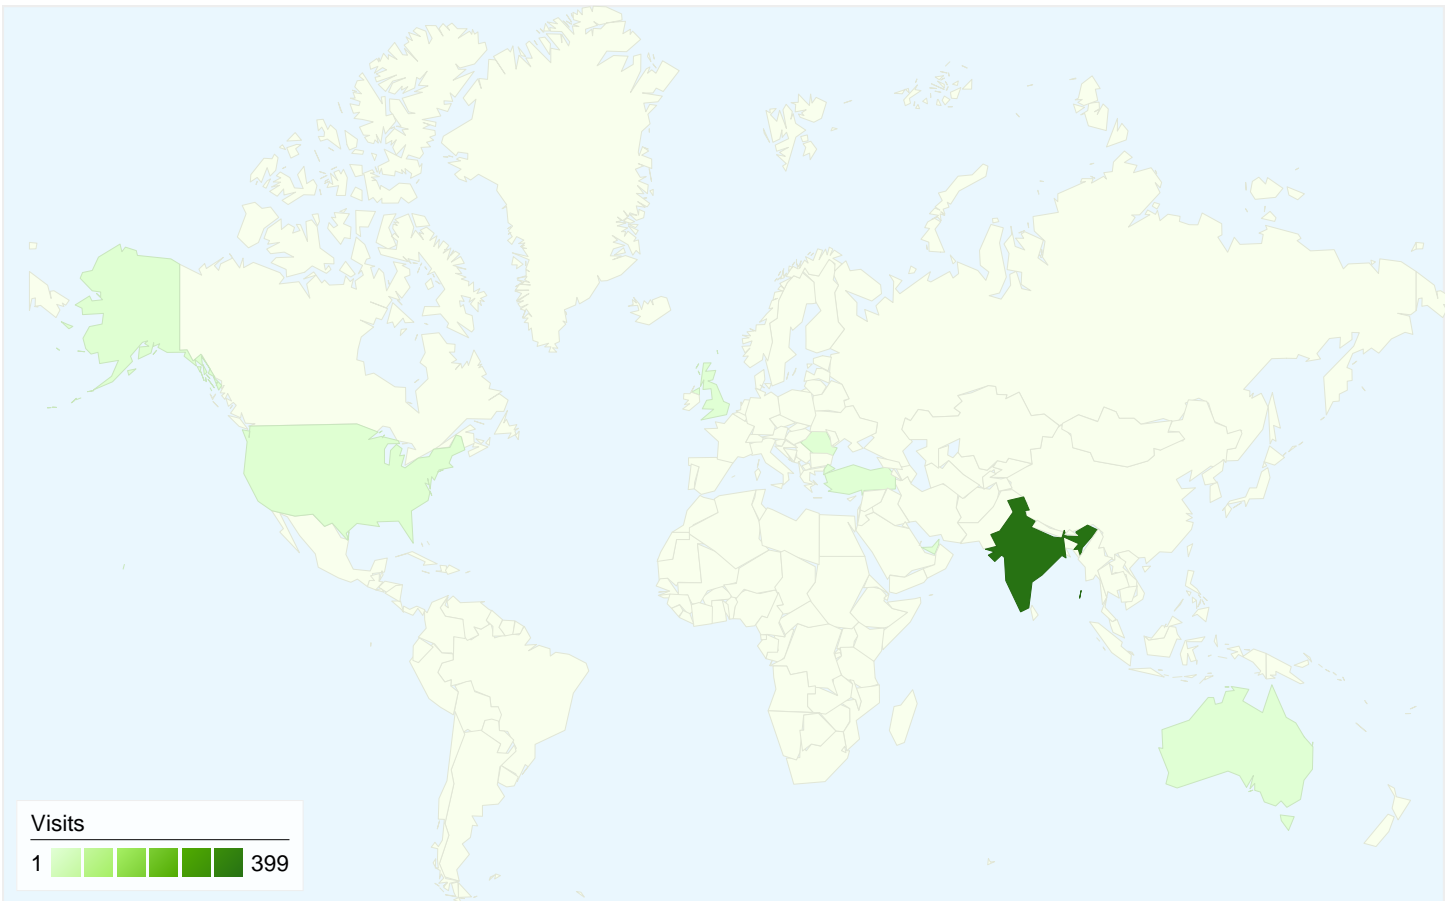

Visitors
284

Map Overlay

Traffic Sources Overview

- **Search Engines**
301.00 (66.89%)
- **Direct Traffic**
129.00 (28.67%)
- **Referring Sites**
20.00 (4.44%)

Content Overview

Pages	Pageviews	% Pageviews
/	639	76.80%
/index.html	143	17.19%
/soururjakendra/	38	4.57%
/soururjakendra/index.html	11	1.32%
/search?q=cache:U6gO3wg_Tn	1	0.12%

284 people visited this site

450 Visits

284 Absolute Unique Visitors

832 Pageviews

1.85 Average Pageviews

00:03:04 Time on Site

61.11% Bounce Rate

63.11% New Visits

All traffic sources sent a total of 450 visits

-  28.67% Direct Traffic
-  4.44% Referring Sites
-  66.89% Search Engines

- Search Engines
301.00 (66.89%)
- Direct Traffic
129.00 (28.67%)
- Referring Sites
20.00 (4.44%)

450 visits came from 9 countries/territories

Site Usage

Visits 450 % of Site Total: 100.00%	Pages/Visit 1.85 Site Avg: 1.85 (0.00%)	Avg. Time on Site 00:03:04 Site Avg: 00:03:04 (0.00%)	% New Visits 62.89% Site Avg: 63.11% (-0.35%)	Bounce Rate 61.11% Site Avg: 61.11% (0.00%)	
Country/Territory	Visits	Pages/Visit	Avg. Time on Site	% New Visits	Bounce Rate
India	399	1.91	00:03:14	62.16%	59.15%
(not set)	40	1.32	00:01:39	60.00%	80.00%
United States	4	1.50	00:01:07	100.00%	50.00%
Australia	2	2.00	00:02:35	100.00%	50.00%
United Kingdom	1	1.00	00:00:00	100.00%	100.00%
Romania	1	1.00	00:00:00	100.00%	100.00%
United Arab Emirates	1	1.00	00:00:00	100.00%	100.00%
Turkey	1	1.00	00:00:00	100.00%	100.00%
Singapore	1	3.00	00:12:33	100.00%	0.00%